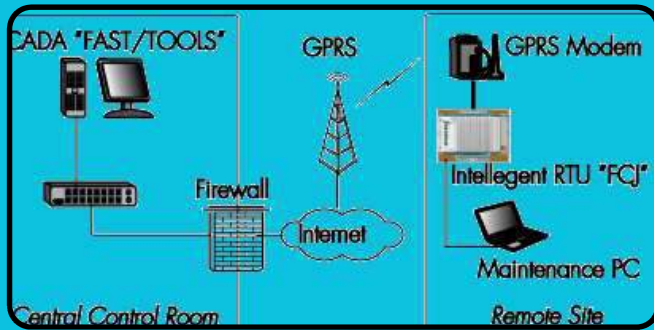

ONLINE WATER QUALITY SENSORS FOR WATER TREATMENT PLANT/FISH CULTURE POND & WATER LEVEL/COND LOGGER FOR WELL WITH TELEMETRY SYSTEM (RTU) USING MOBILE NETWORK TO PC/MOBILE

Water Level Dataloggers

pH, TDS, DO, EC, Salinity, TSS, ORP, NH3, Temp

Models	pH	ORP	Cond.	TDS	Salt	DO	Temp.	RS-485	WiFi	4-20mA	Relay
PCW-3000A	•	•	•	•	•	•	•	•	optional		
PCW-3000P	•						•	•	optional	•	•
PCW-3000R		•					•	•	optional	•	•
PCW-3000C			•	•	•		•	•	optional	•	•
PCW-3000D						•	•	•	optional	•	•

Features

- Microprocessor based for fast, reliable, and accurate measurements.
- RS-485 digital output, and WiFi module as optional.
- 4-20mA analog output. Hi and Lo two relays. (for single parameter meters)
- Isolated ORP electrode connector. Users can connect pH and ORP electrodes simultaneously.
- Can be mounted on wall or on a protection tube.